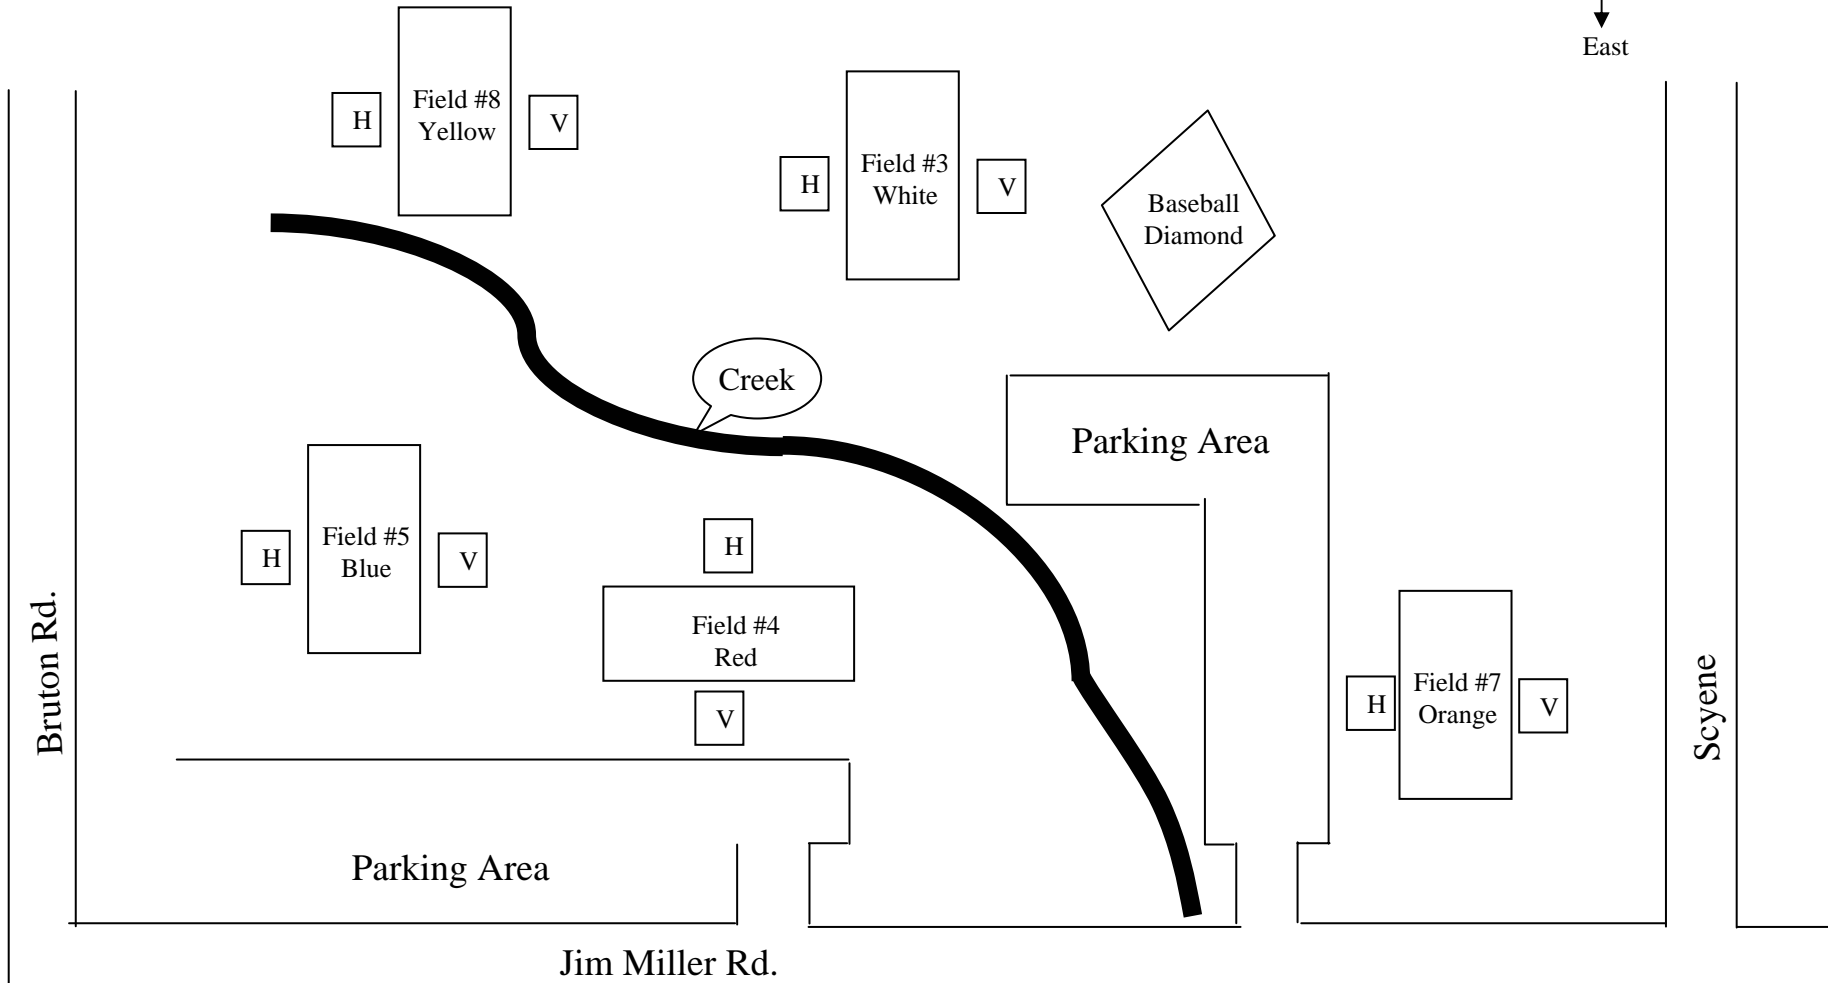

Gateway Park

Directions from the school: Take Military Parkway west to Jim Miller Road. Turn left on Jim Miller going toward Scyene. Once you pass Scyene, the fields will be on your right.

Take the first parking entrance for fields 7, 8 and 3. Take the second parking entrance for fields 4 and 5.

Address **2500 N Jim Miller Rd**
Dallas, TX 75227

©2006 Google - Map data ©2006 NAVTEQ™ - Terms of Use