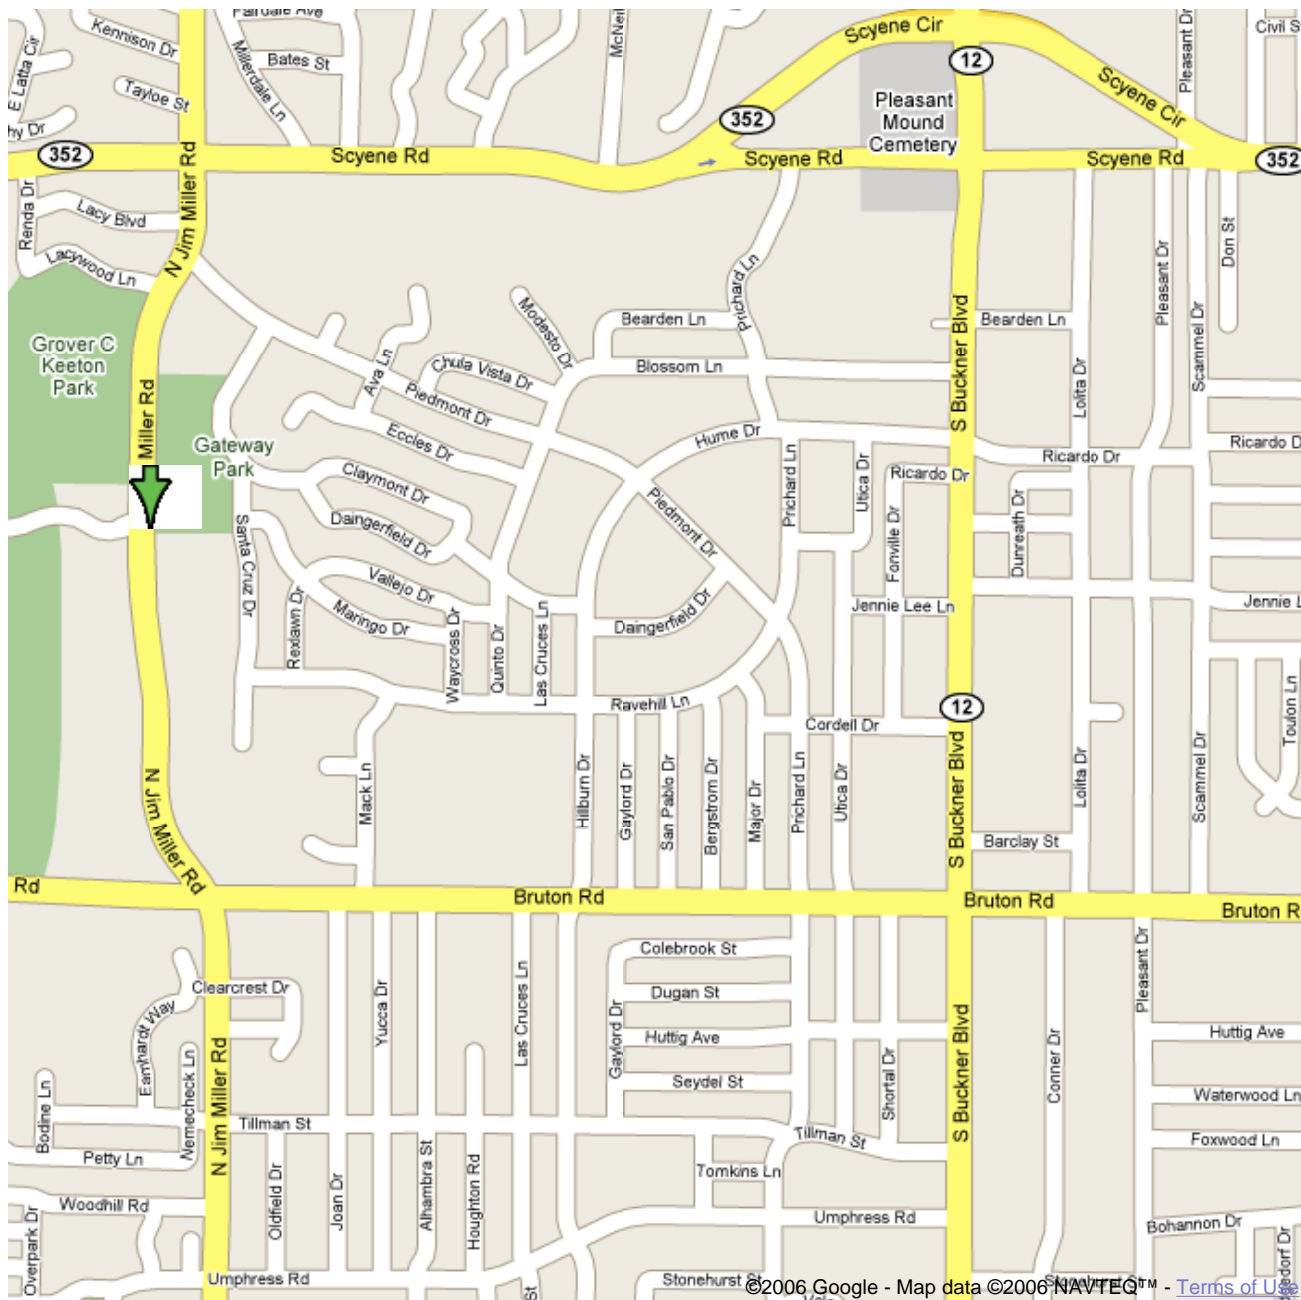

Gateway Park

Directions from the school: Take Military Parkway west to Jim Miller Road. Turn left on Jim Miller going toward Scyene. Once you pass Scyene, the fields will be on your right.

Take the first parking entrance for fields 7, 8 and 3. Take the second parking entrance for fields 4 and 5.

Address **2500 N Jim Miller Rd**
Dallas, TX 75227

©2006 Google - Map data ©2006 NAVTEQ™ - Terms of Use